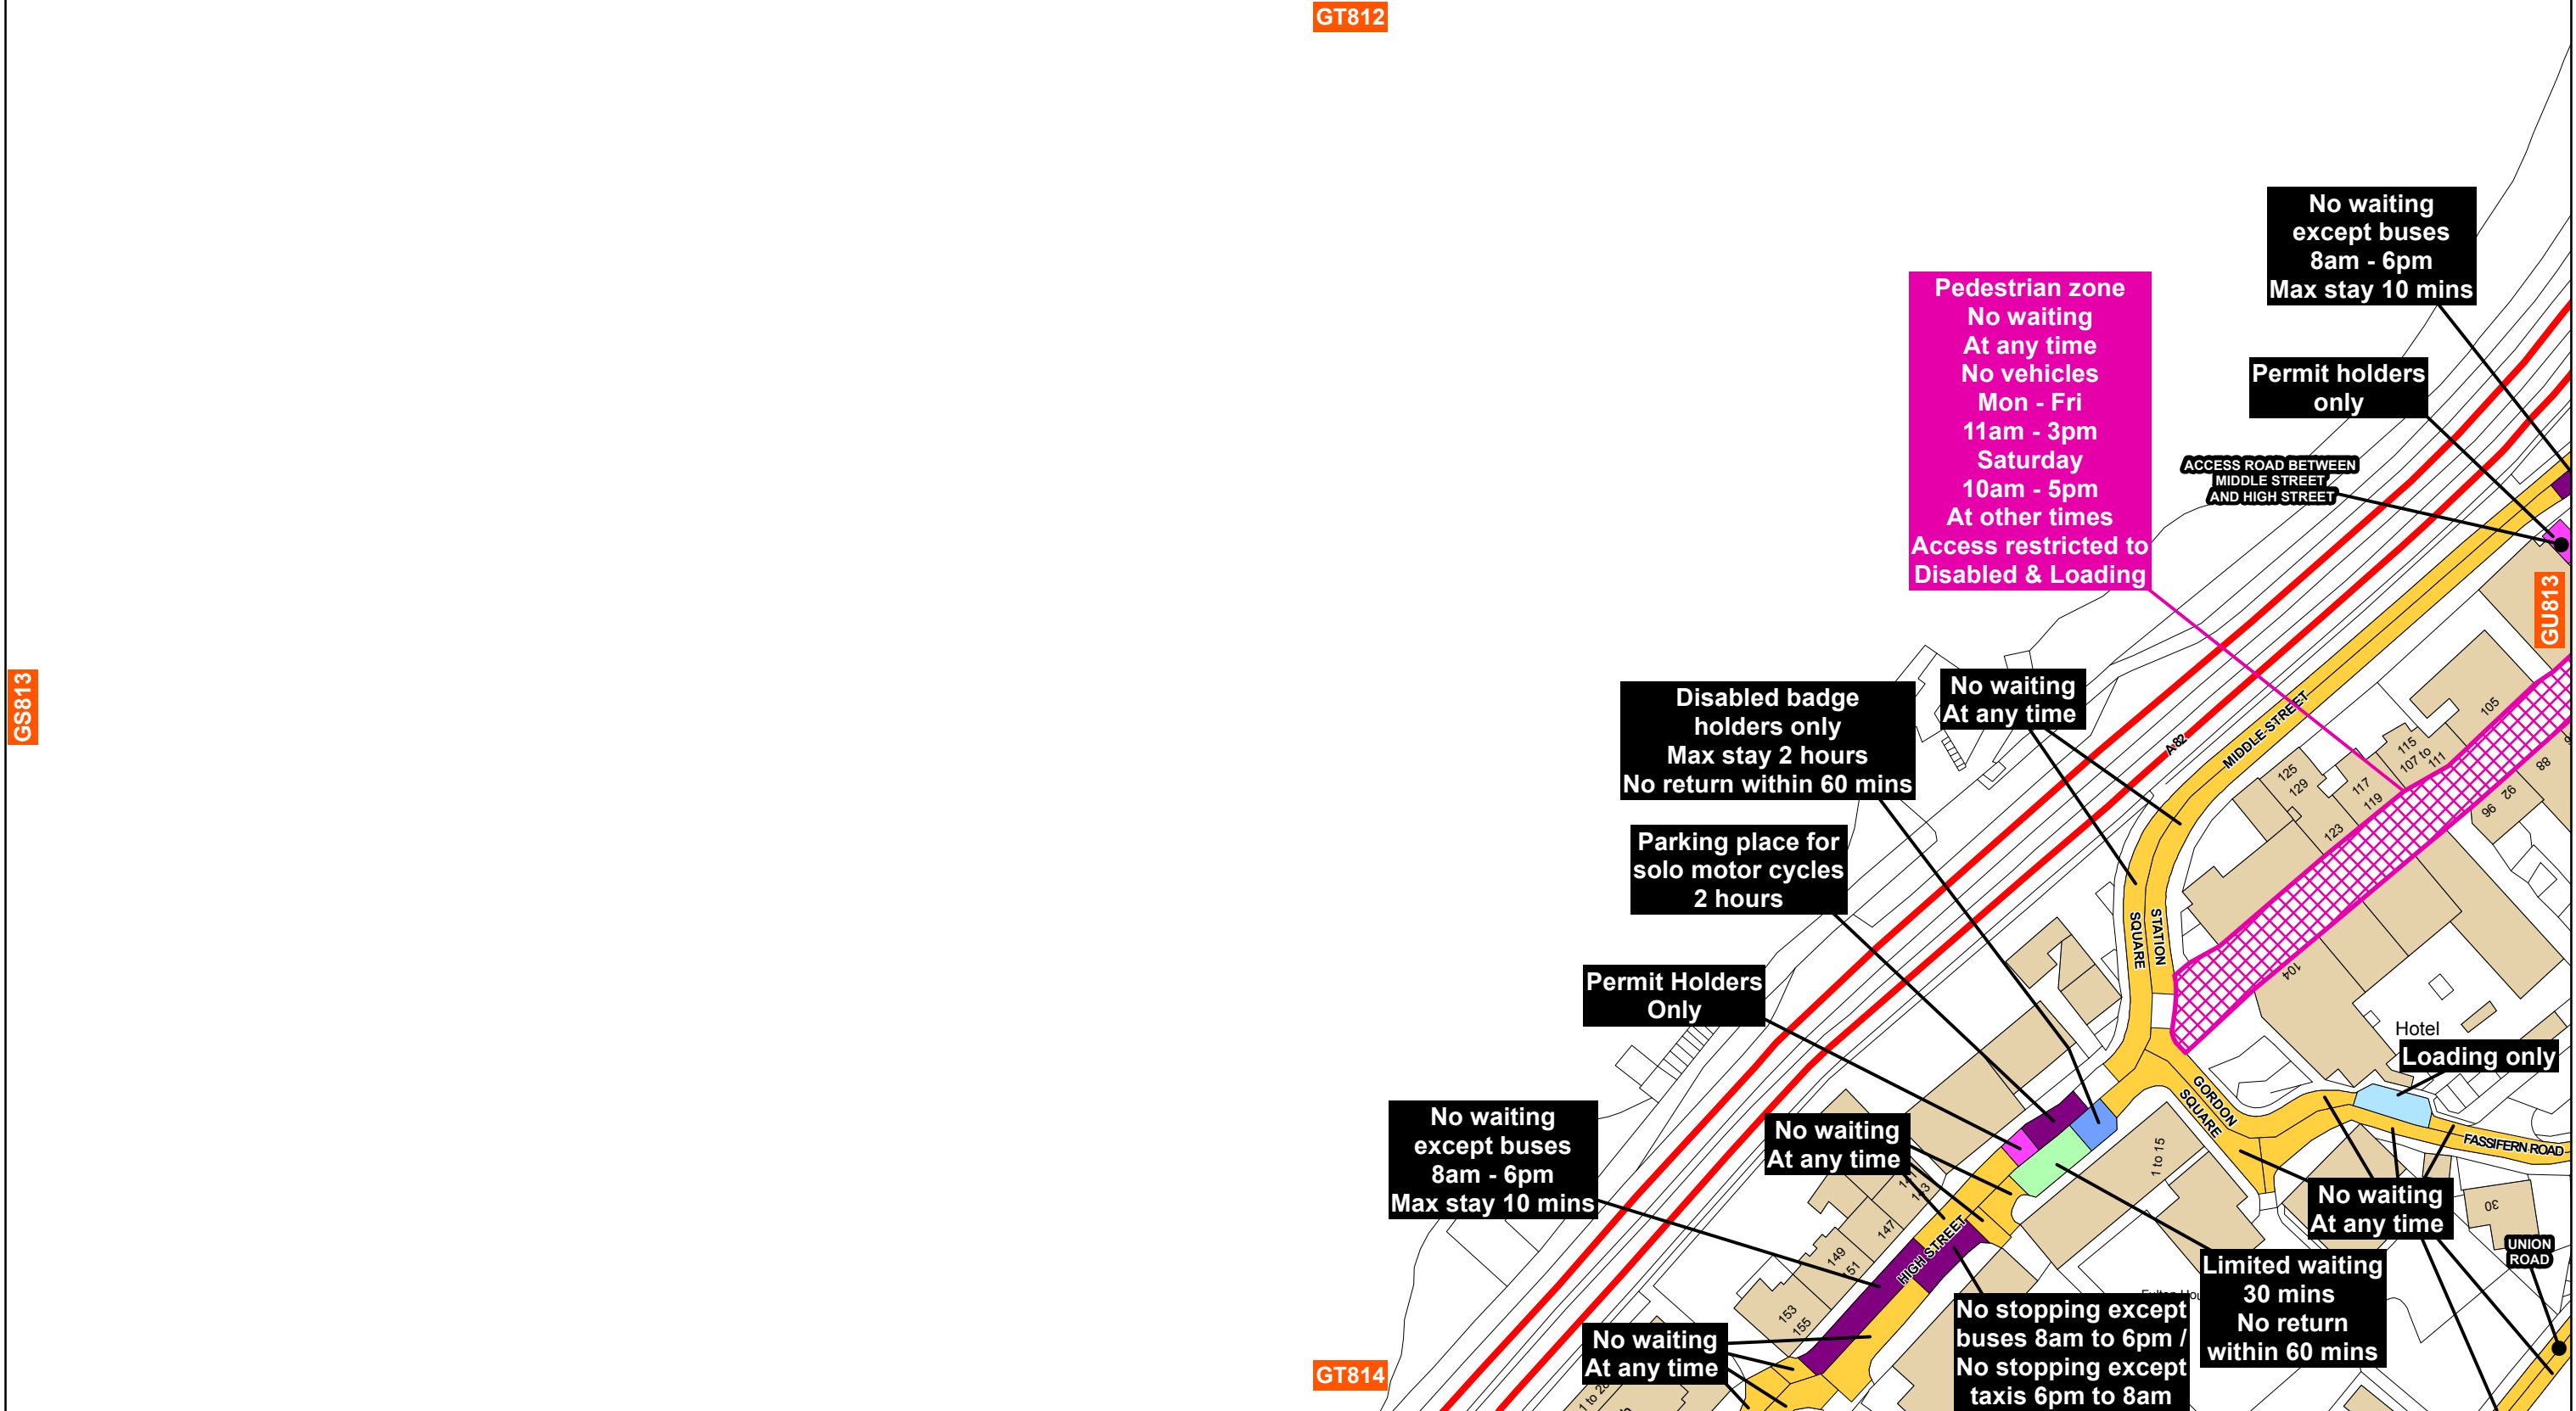

GT812

GS813

GU813

GT814

The Highland Council
Comhairle na Gàidhealtachd

The Highland Council
Headquarters
Glenurquhart Rd
Inverness
IV35NX

**THE HIGHLAND COUNCIL
(PROHIBITION AND RESTRICTION
OF WAITING AND LOADING AND
PARKING PLACES)
(DECriminalISED PARKING
ENFORCEMENT AND
CONSOLIDATION) ORDER 2016**

Reproduced by permission of Ordnance Survey on behalf of HMSO
© Crown copyright and database right 2016. All rights reserved.
Ordnance Survey licence 100023369.
This plan has been produced specifically to supply an individual
with value added Local Authority information.
Unauthorised reproduction infringes Crown Copyright
and may lead to prosecution or Civil Proceed

Key		Key		Key		Key	
Shade	Restriction	Shade	Restriction	Shade	Restriction	Shade	Restriction
	No Waiting At Any Time		No Waiting At Any Time / No Loading		No Waiting At Any Time / No Loading At Any Time		No Waiting / No Loading
	No Waiting		Loading Restrictions		Taxi Ranks		Pay And Display
	Permit Holders Only		Limited Waiting		Miscellaneous Restrictions		Disabled Badge Holders Only
	No Stopping On Main Carriageway		No Stopping At Any time On Verge Or Footway		Zonal Restrictions (Excluding Pedestrian Zones)		Pedestrian Zones

SCALE
1:1,250

DATE
01/05/2018

MAP NUMBER
GT813b